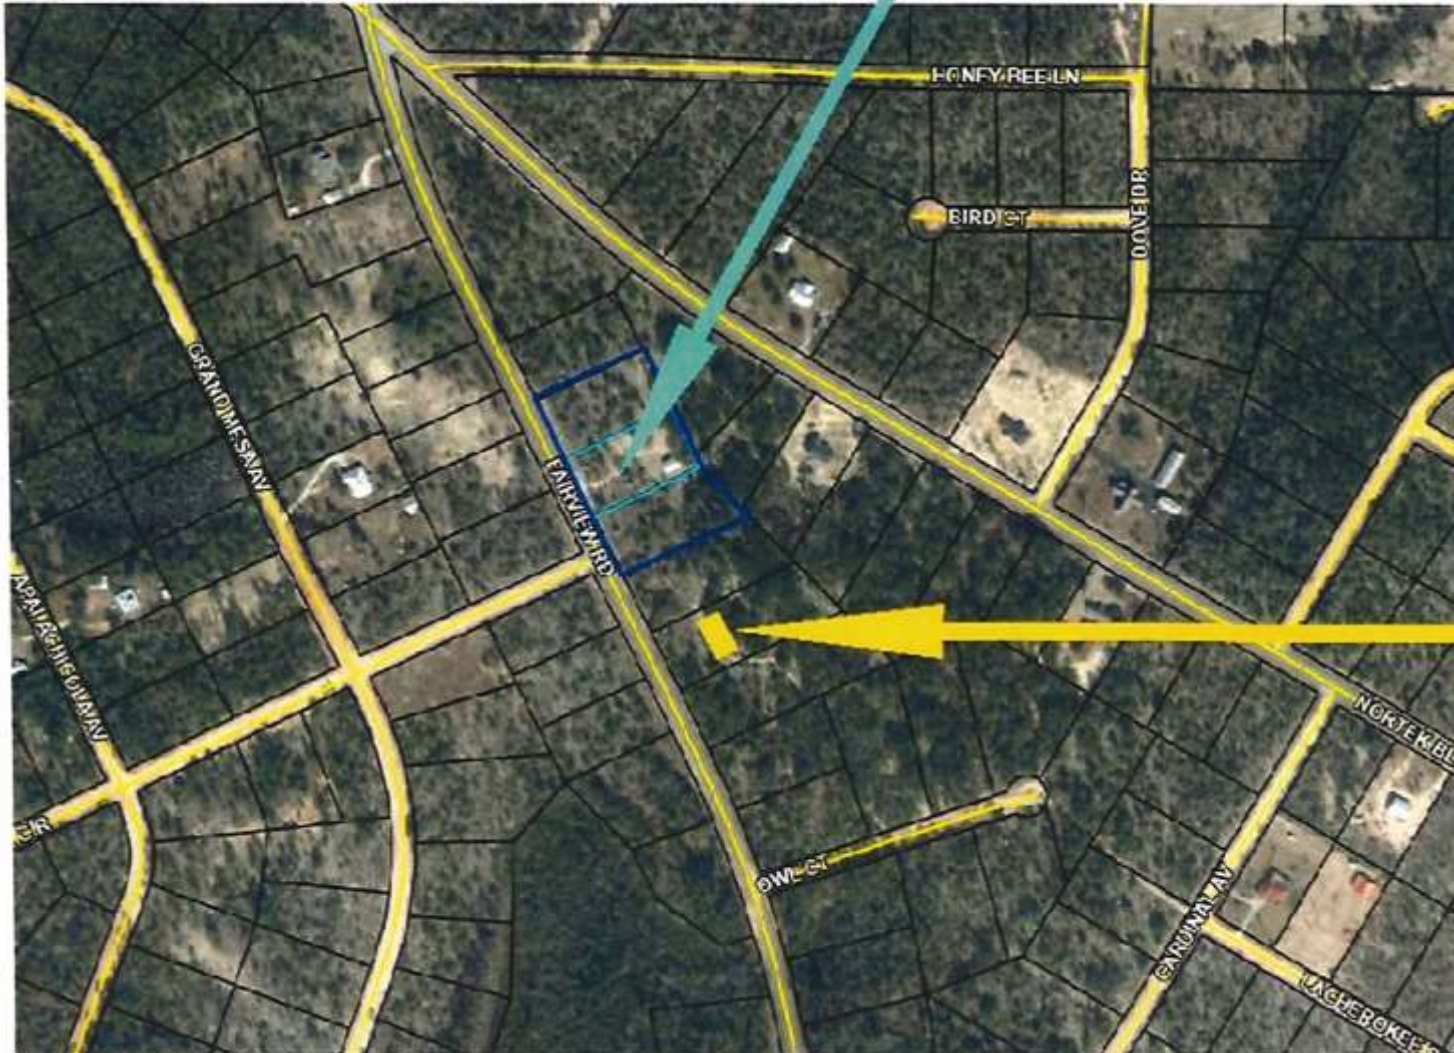

02-2N-11-0083-10AE-0630

Location Address

664 FAIRVIEW RD/Marianna

We own 3 lots.

Proposed Variance to be  
for center lot

Manufactured  
Home  
Variance  
Recently  
Granted

More than 100 lots vacant in this photo.

**NORTH**

WE OWN 3  
ADJACENT LOTS  
INDICATED IN BLUE

**NORTEK**

PROPOSED  
SEPTIC

PROPOSED  
MFR. HOME.

WELL

**FAIRVIEW RD**

**HOOSIER CIR**

VARIANCE  
RECENTLY  
GRANTED

SITE PLAN 2